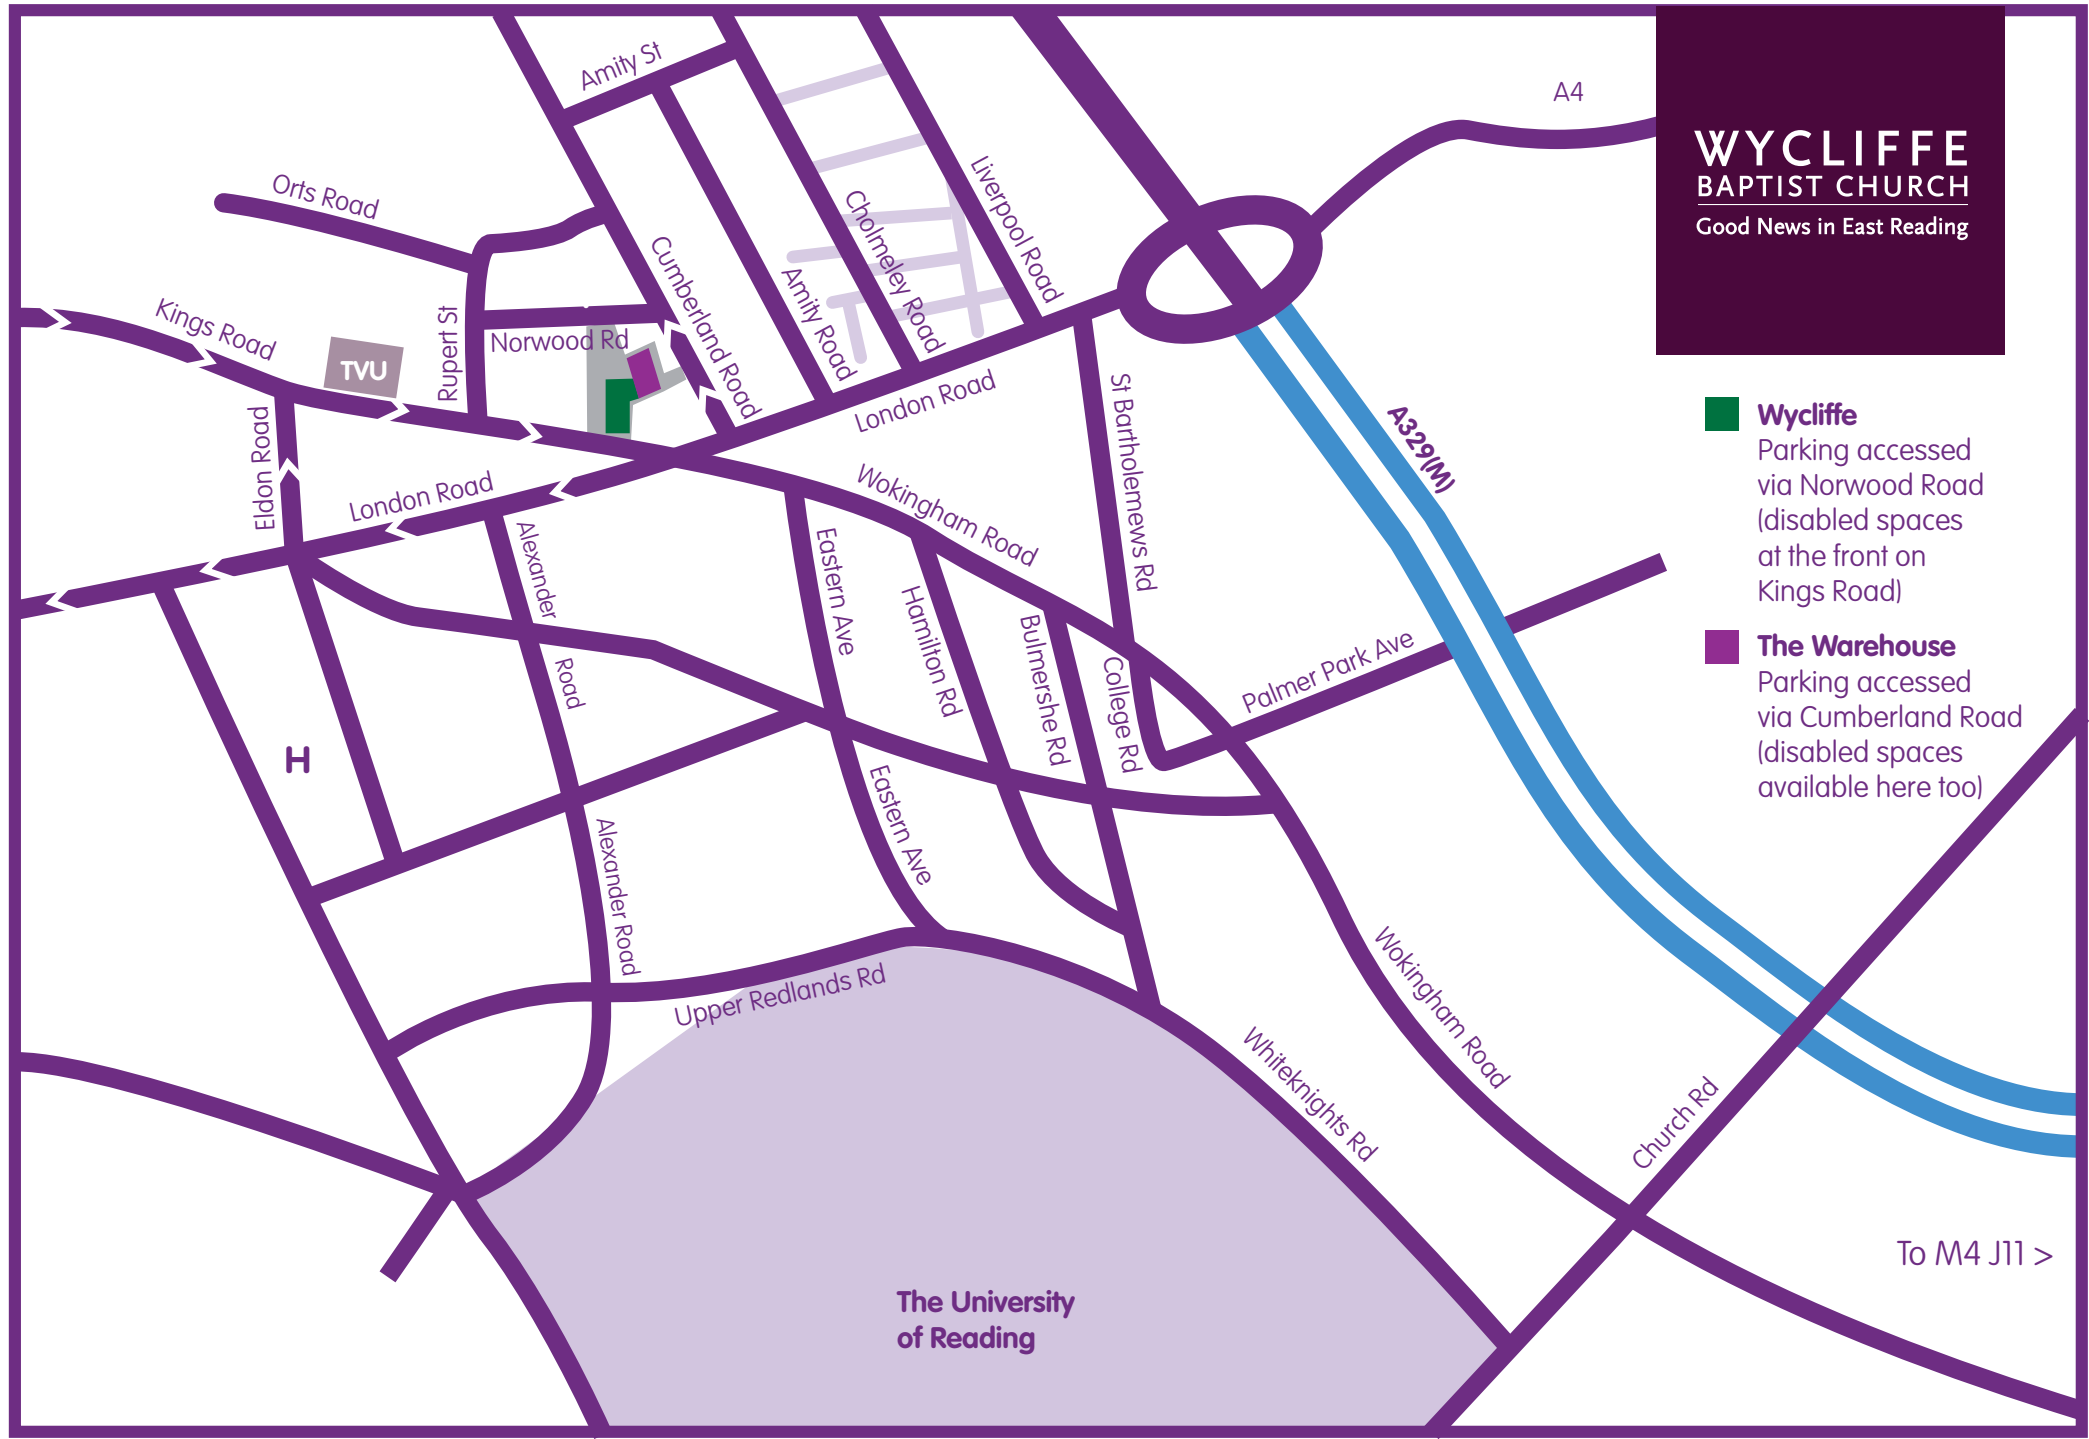

WYCLIFFE BAPTIST CHURCH

Good News in East Reading

Wycliffe
Parking accessed via Norwood Road (disabled spaces at the front on Kings Road)

The Warehouse
Parking accessed via Cumberland Road (disabled spaces available here too)

The University of Reading

To M4 J11 >